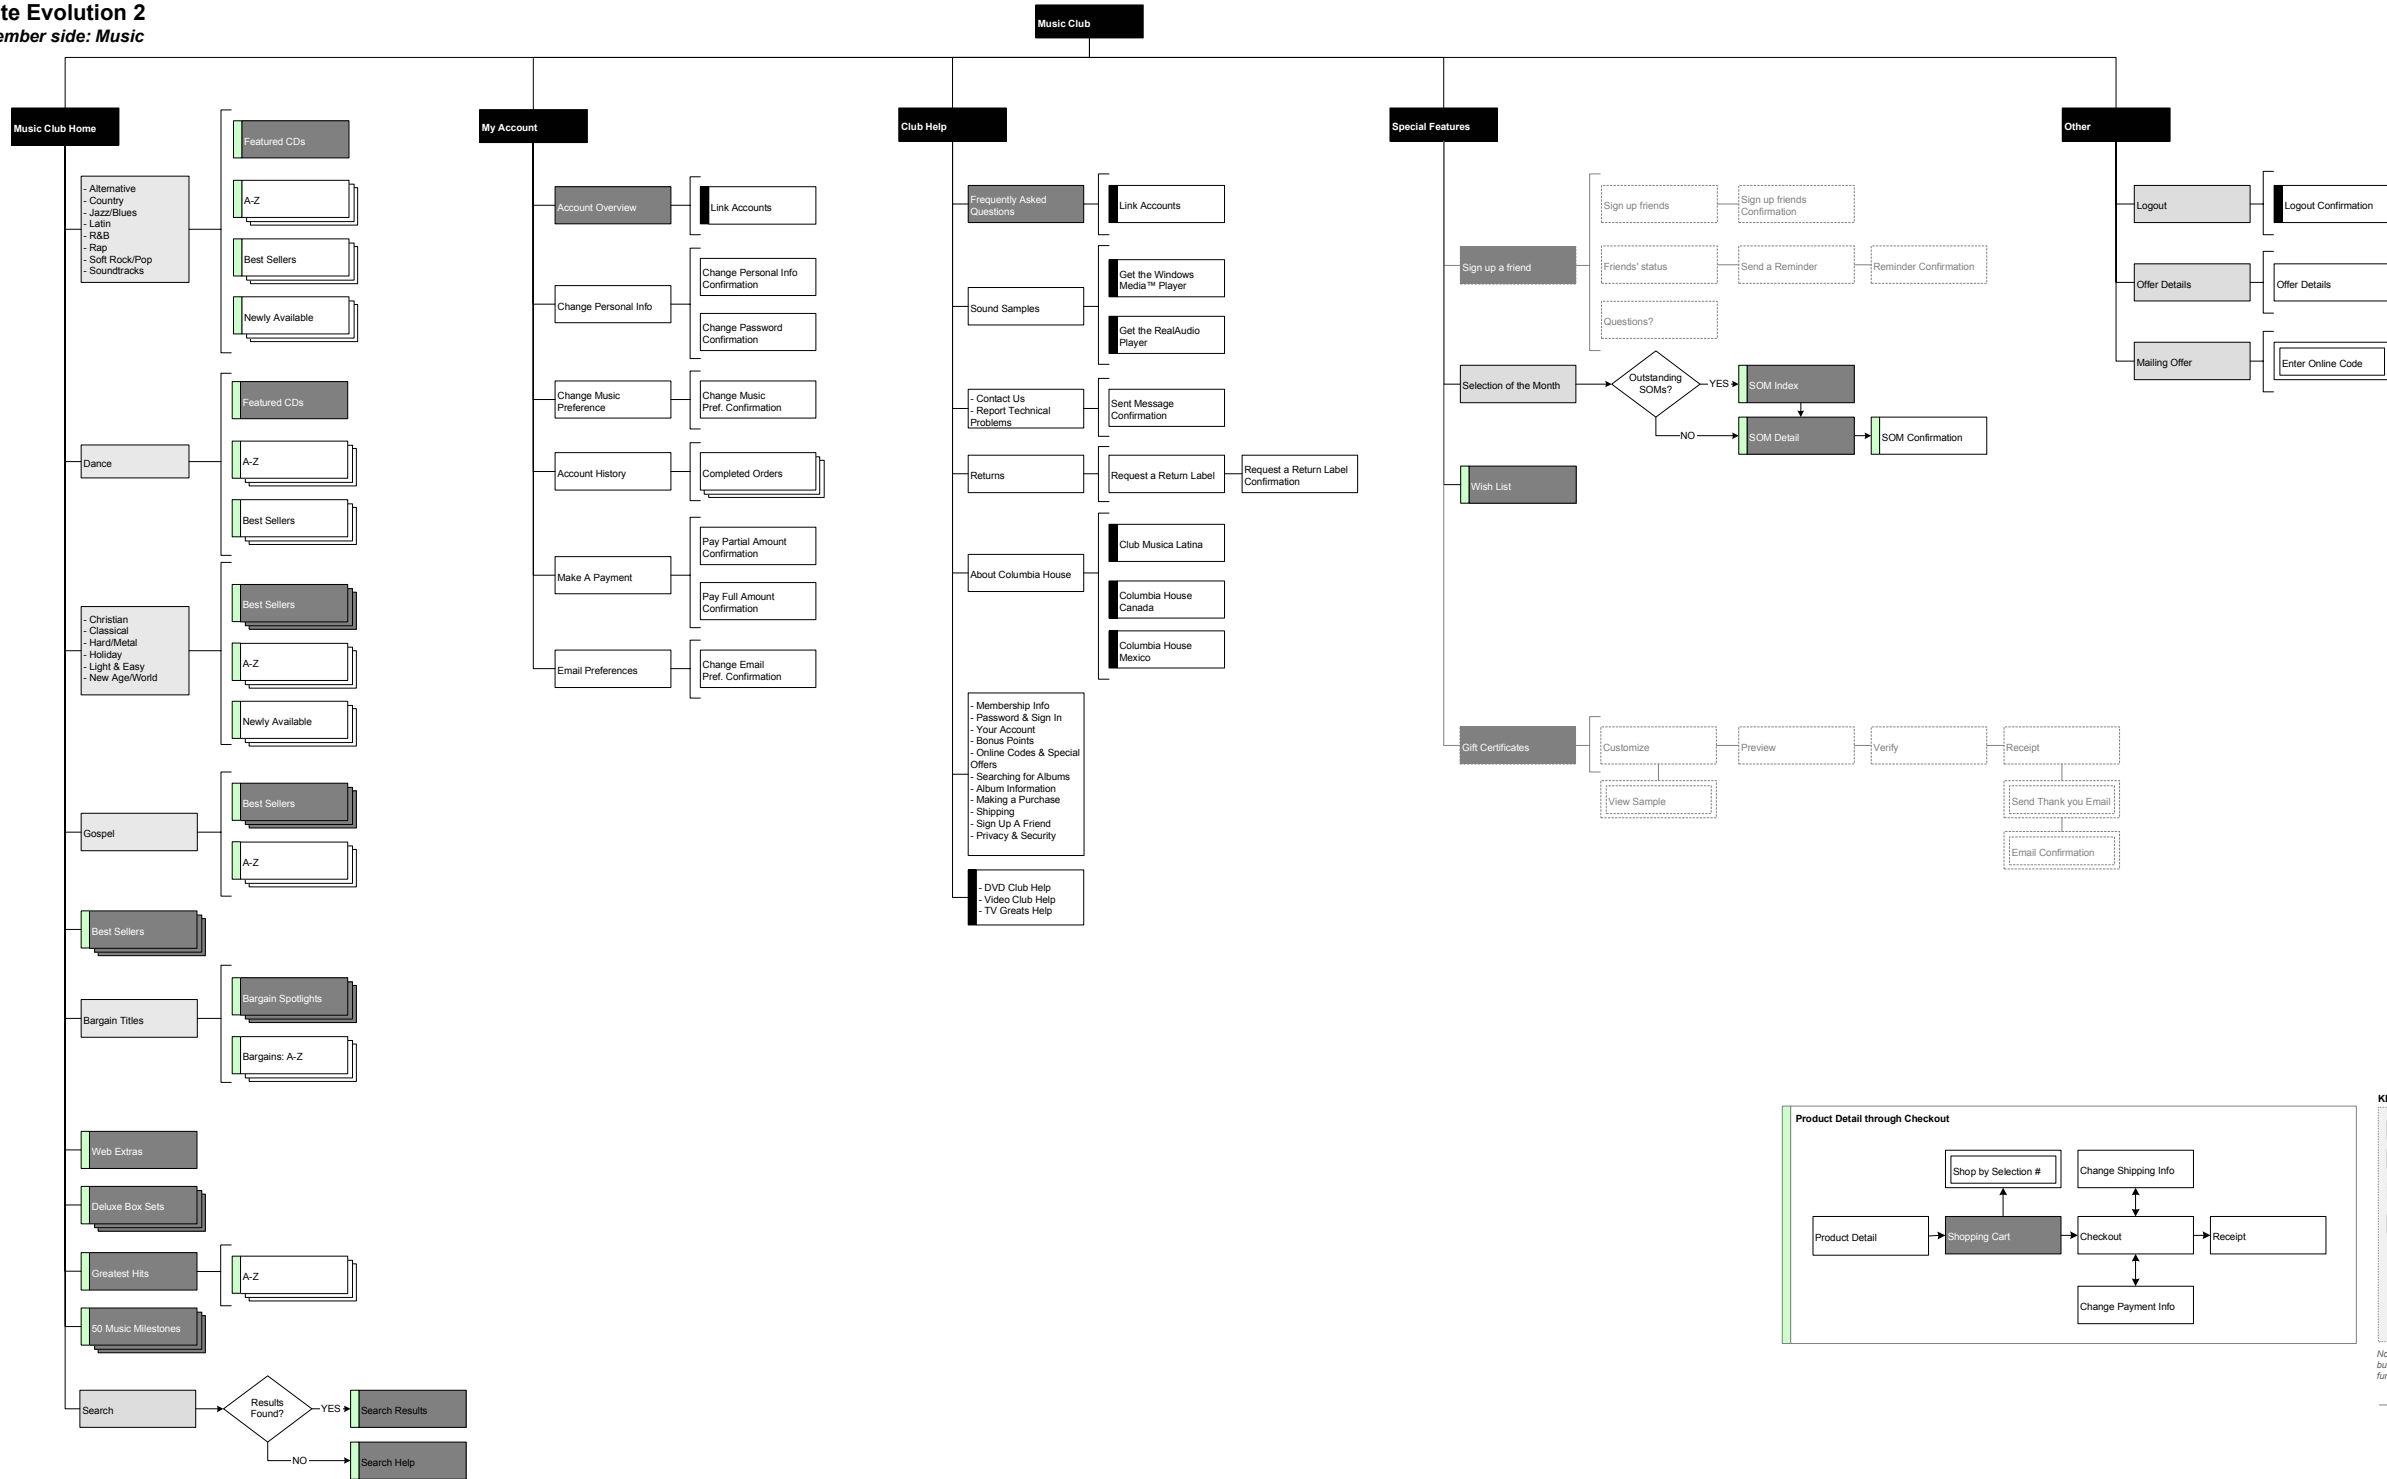

**Content Map**  
**Site Evolution 2**  
 Member side: Music

**Content Map**  
**Site Evolution 2**  
*Join side: Music*

- KEY**
- navigation link; not a page
  - default page for this section
  - page in progress, not live
  - page includes pagination links
  - pop-up window
  - links out of current Club
  - links to product detail pages\*

Note: this map shows permanent site elements, but does not reflect dynamic features or functionality, including features and error pages.