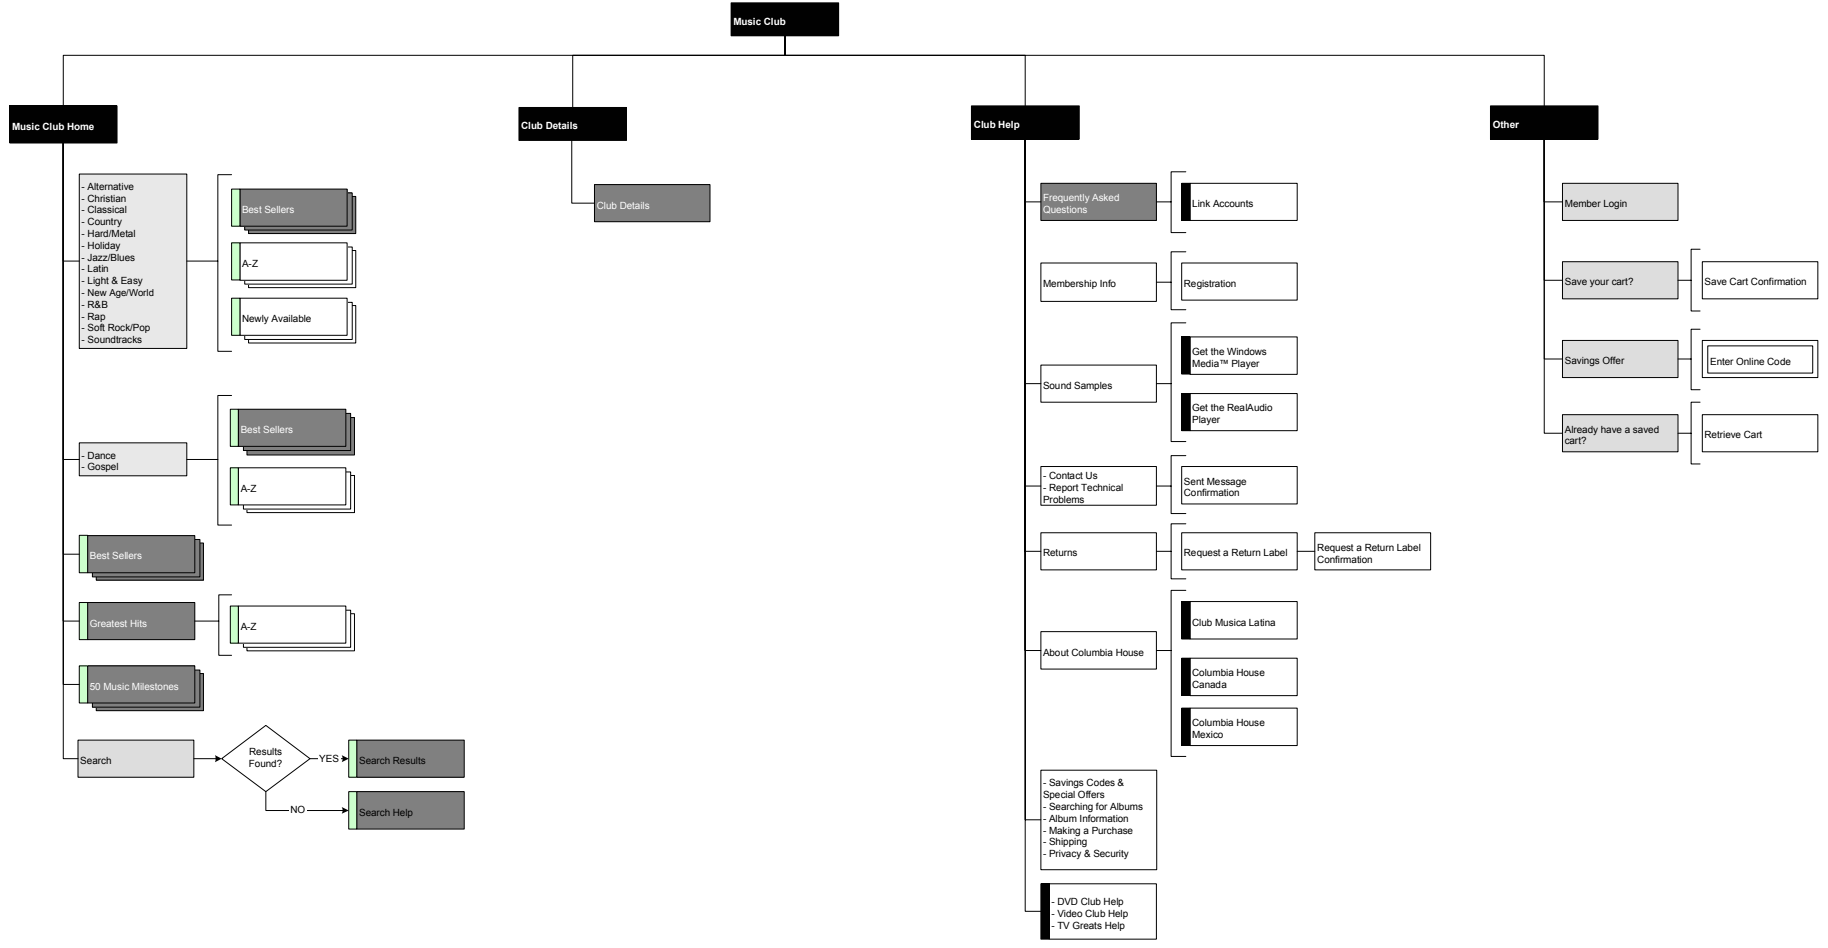

Content Map
Site Evolution 2
Join side: Music

1. **KEY**
2. navigation link; not a page
   - default page for this section
   - page in progress, not live
   - page includes pagination links
   - pop-up window
   - links out of current Club
   - links to product detail pages*