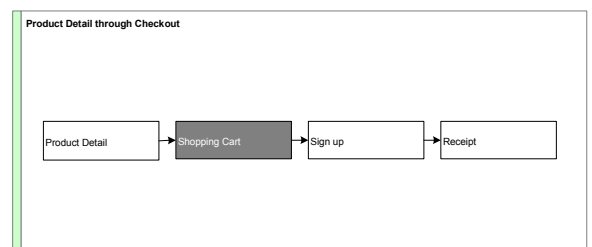

Content Map
Site Evolution 2
Join side: Music

1. **KEY**
2. navigation link; not a page
   - default page for this section
   - page in progress, not live
   - page includes pagination links
   - pop-up window
   - links out of current Club
   - links to product detail pages*